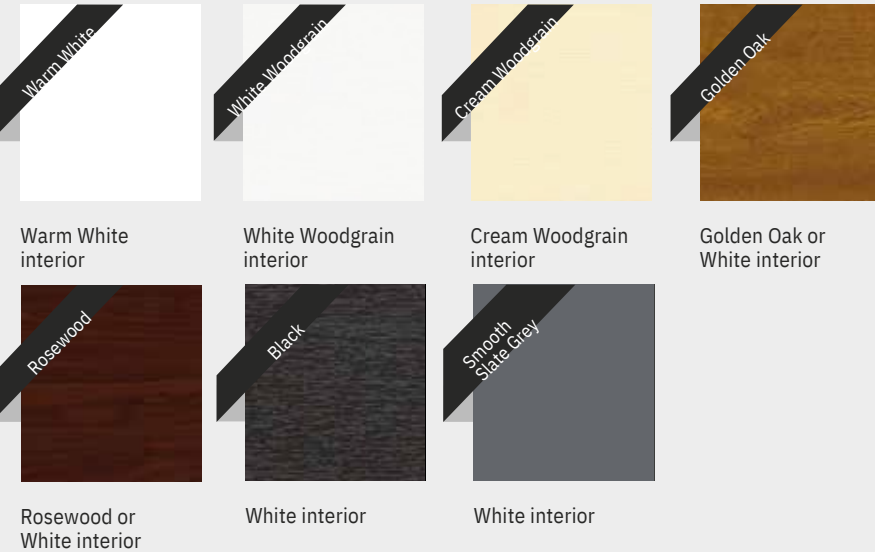

A wide range of colours and finishes available to choose from to be sympathetic to your home. See our full range of colour options on **page 25**.

> Doors

The doors you choose for your home will make a **lasting impression**.

-  Edwardian
-  Victorian
-  Gable
-  Lean-to
-  T, P & L Shape
-  Orangery

With a variety of styles and finishes, our conservatories will **complement your home perfectly** and provide you with an extension that you and your family will **enjoy all year round**.

With a choice of internal and external colours, you have the flexibility to truly complement the décor of your home.

Colours made to last

Bespoke colour options open up a whole new world of choices. Our advanced, in-house spray booth facilities offer in excess of **200 colours**.

Standard colours

Flush Fit Colours

Bespoke colours available to suit your home
Colours made to last

Furniture

Finish your windows with stylish handles in a choice of colours and styles.

Accessories

Main handle (Lever (straight) handle) Pad handle Window handle Numerals 0-9