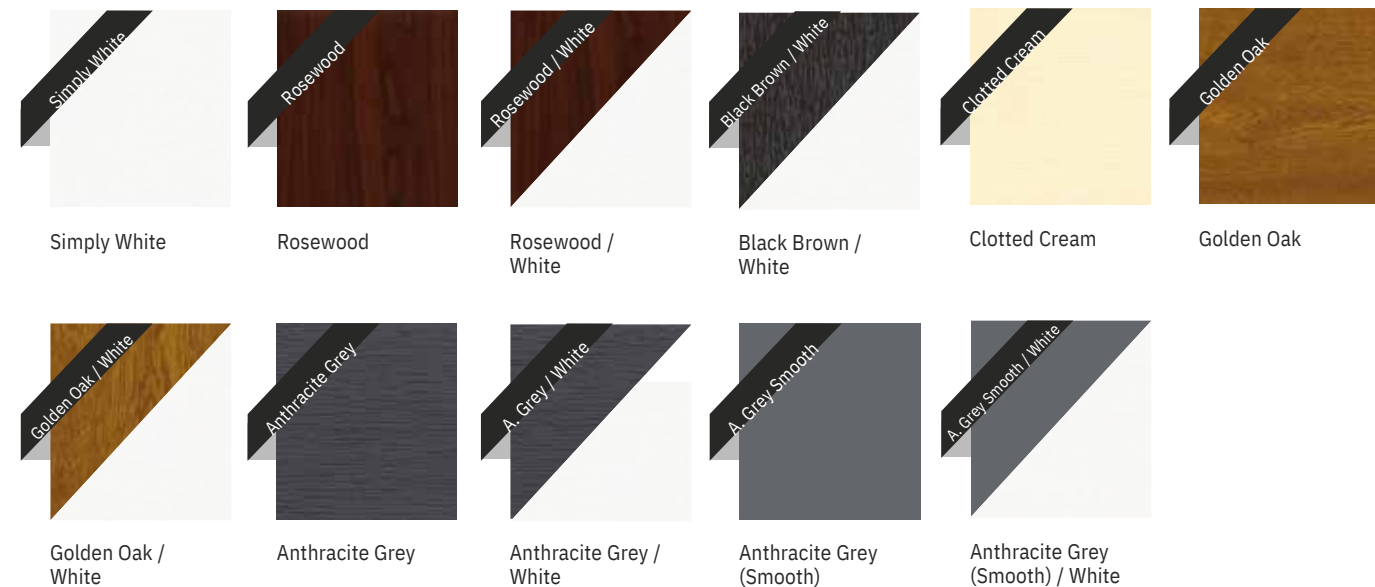

With a choice of internal and external colours, you have the flexibility to truly complement the décor of your home.

Colours made to last

Bespoke colour options open up a whole new world of choices. Our advanced, in-house spray booth facilities offer in excess of **200 colours**.

Standard colours

Flush Fit Colours

Bespoke colours available to suit your home
Colours made to last

Furniture

Finish your windows with stylish handles in a choice of colours and styles.

Accessories

Main handle (Lever (straight) handle) Pad handle Window handle Numerals 0-9